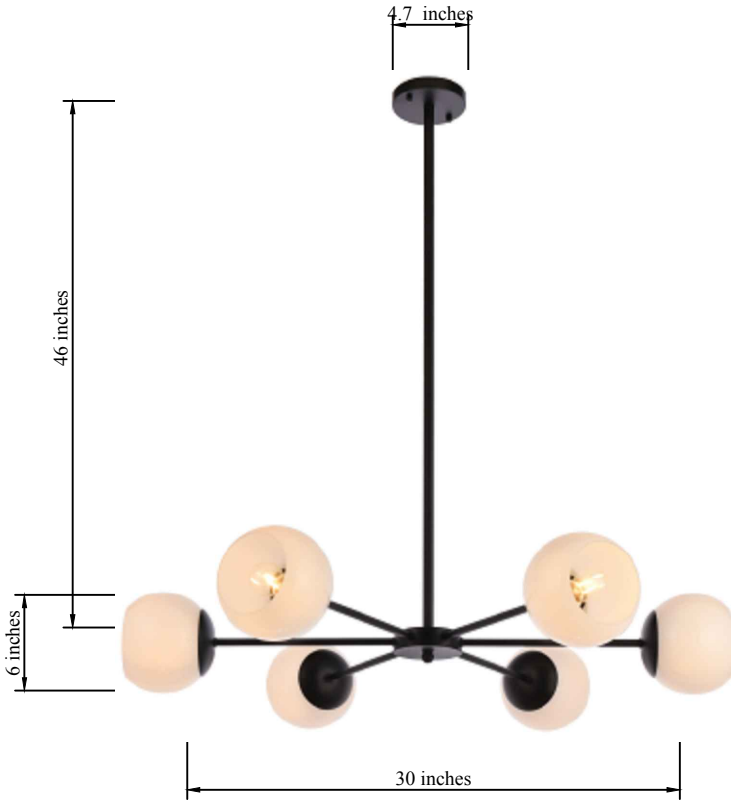

### BRIGGS 6-Light Black Pendant

Black  
Item No:LD645D30BK

Brass  
Item No:LD645D30BR

Black & Brass  
Item No:LD645D30BRK

Available Finishes

#### Dimensions

Canopy Size(in)	D4.7"*H1"
Chain/Rod Length	46"
Length	N/A
Width	30"
Height	6"
Maximum Height	50.8"

#### Specifications

Finish	3 Finishes
Material	Iron / Glass
Glass Color	White
Type	Pendant
Hanging Device	Rod
Voltage	110-125V
Dimmable	Yes
Warranty	1 Year Limited
Shipment Type	Small Parcel